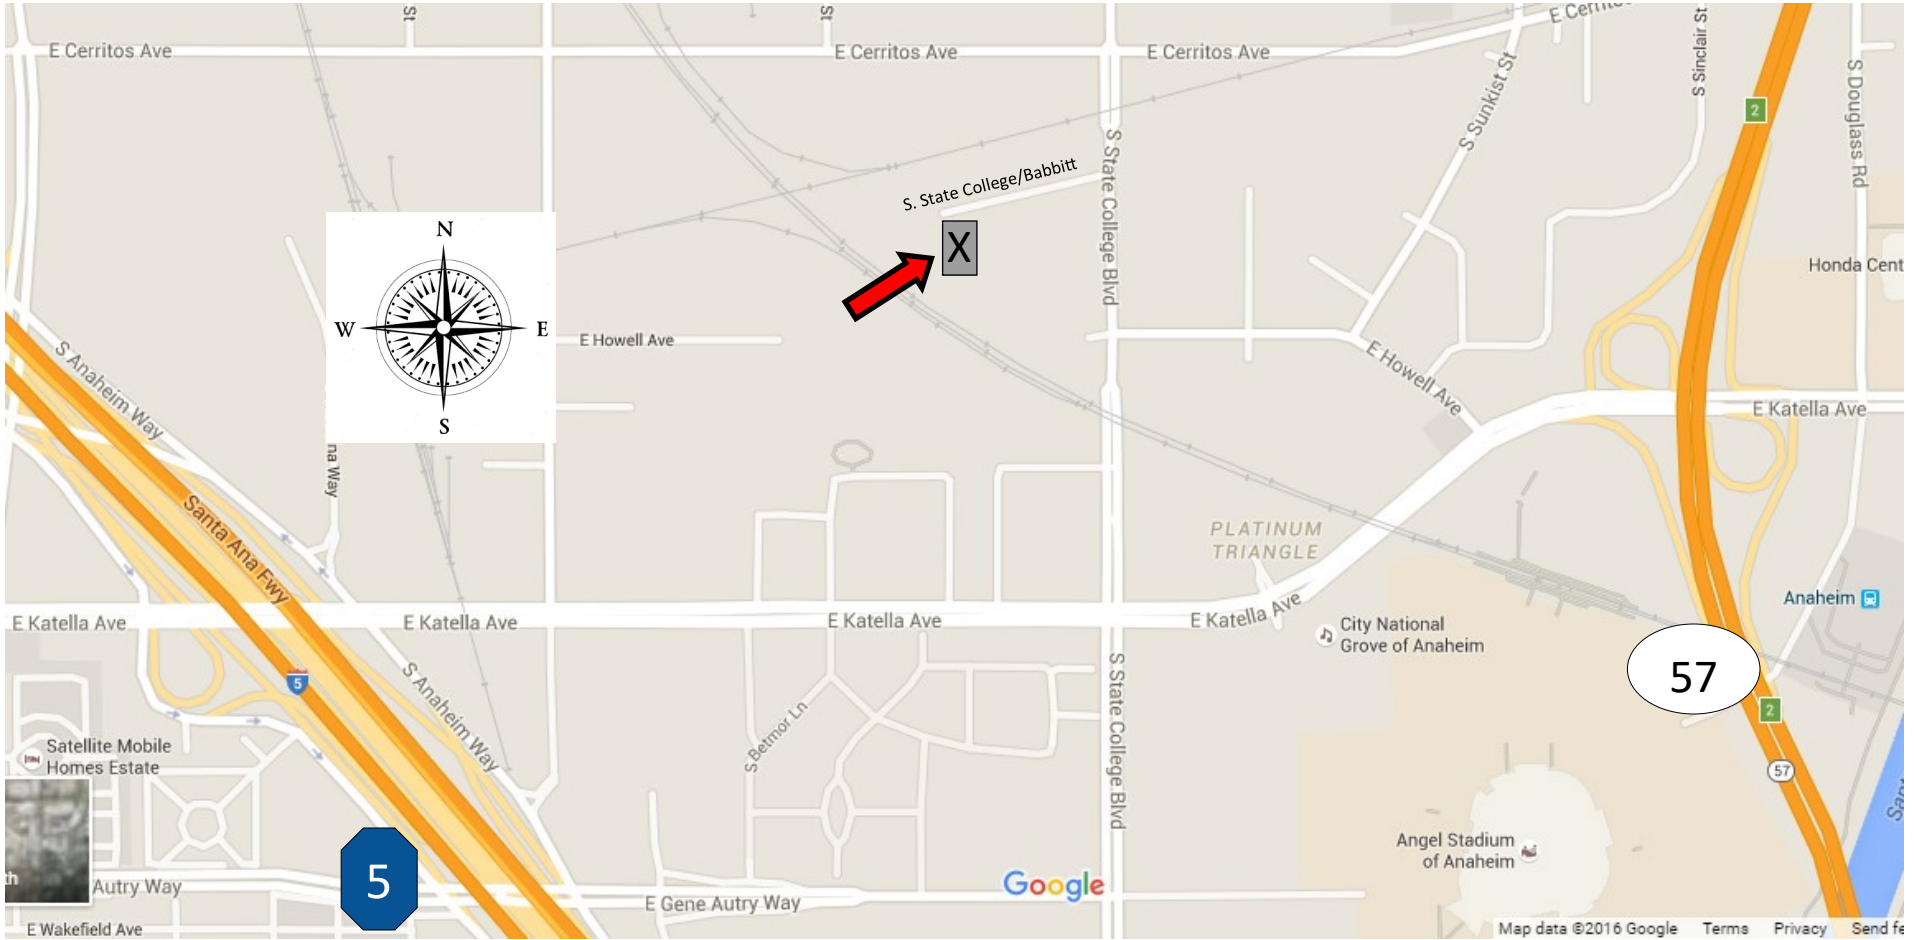

# Highway 39 Event Center

1563 S. State College Blvd.—Anaheim, CA 92806

714-699-2539

Look for our sign on the west side of State College Blvd. This street that you turn on is also South State College Blvd (formerly known as Babbitt). We are located on the left side at the end of the cul de sac.